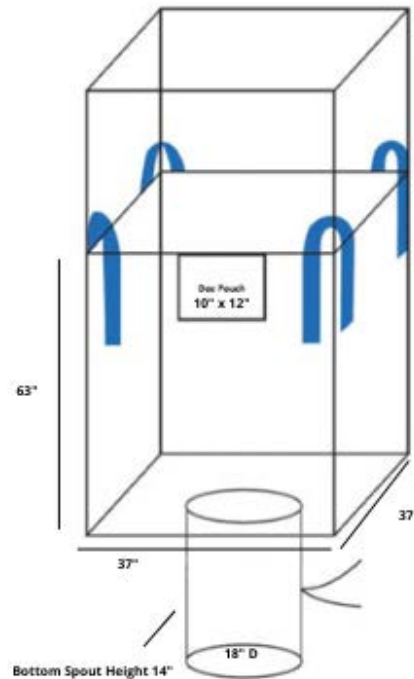

## 37x37x63 Duffle Top Food Grade Line FIBC

### **BULK BAG SPECIFICATIONS**

- Item #: BBN37x37x63DT-2200-FG-LIN
- Size: 37" x 37" x 63"
- Lift Loops: P.P, White, 2.75" x 10", Cross Corner
- Laminated: No
- Seams: Standard
- Safety Working Load: 2,200lbs.
- Safety Factor: 5:1
- Liner: Yes, Form Fit
- BRC Certified Food Grade: Yes
- Top Construction: Duffle Top
- Bottom Construction: Spout Coated, 14" x 18"
- Printing: No
- Doc. Pouch: 10"x 12" , Zip lock, Portrait